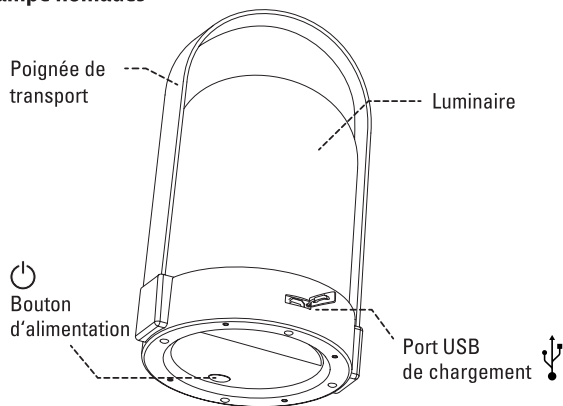

LED indicator	Status
Red light	Device charging
Green light	Device fully charged

Safety Instructions

Read the following safety instructions carefully:

- Please charge the light completely before first usage. Please use the provided USB cable for charging.
- Do not expose the device to excessive heat or cold.
- Do not expose the device to moisture.
- Do not drop the device.
- Not suitable for children.
- Do not disassemble, repair or modify the device.
- In the event of visible damage to the device or cable, do not use the device and disconnect it from the power supply.
- Disconnect the lamp also from power supply if the device will not be used for a long time.

URI

Lampe nomades

Mode d'emploi

FRANÇAIS

Spécifications

- Alimentées par batterie: 1200 mAh / 4,2V / 0,8W
- Port USB
- Couleur de la lumière: blanc chaud (3000 Kelvin / 30 LM)
- 3 niveaux dimmable
- Avec câble USB en textile (2 m)
- Durée d'éclairage jusqu'à 20 heures (au niveau le plus bas)
- Temps de charge environ 4 heures
- Durabilité: 25.000 heures
- Ampoule non interchangeable
- Adaptateur secteur non inclus
- Matériau : Plastique et métal laqué
- Dimensions: h 25 cm, Ø 14,5 cm