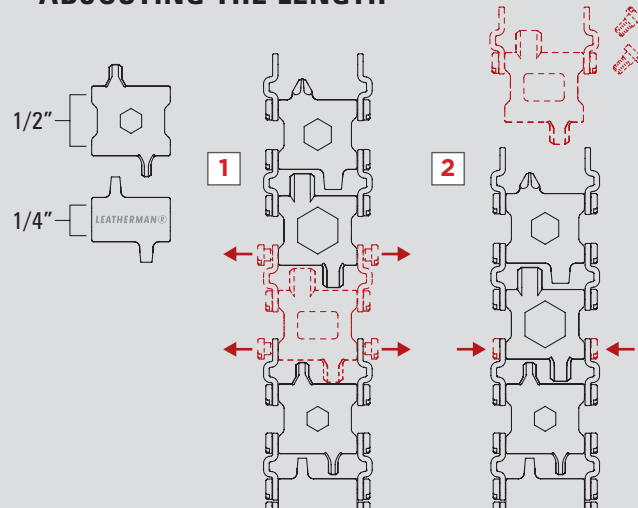

여행 친화적
旅行に便利
旅行良友
旅行良友

FOR MORE INFORMATION
VISIT LEATHERMAN.COM/TREAD

REMOVING & CHANGING LINKS

ADJUSTING THE LENGTH

RECOMMENDED LOCATION FOR CUTTING HOOK

OPENING THE CLASP

USING THE TOOLS

USING THE 1/4" SOCKET ADAPTER