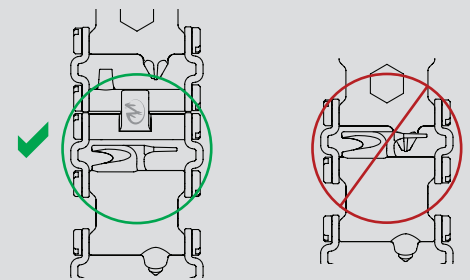

여행 친화적
旅行に便利
旅行良友
旅行良友

FOR MORE INFORMATION
VISIT LEATHERMAN.COM/TREAD

REMOVING & CHANGING LINKS

ADJUSTING THE LENGTH

RECOMMENDED LOCATION FOR CUTTING HOOK

OPENING THE CLASP

USING THE TOOLS

USING THE 1/4" SOCKET ADAPTER